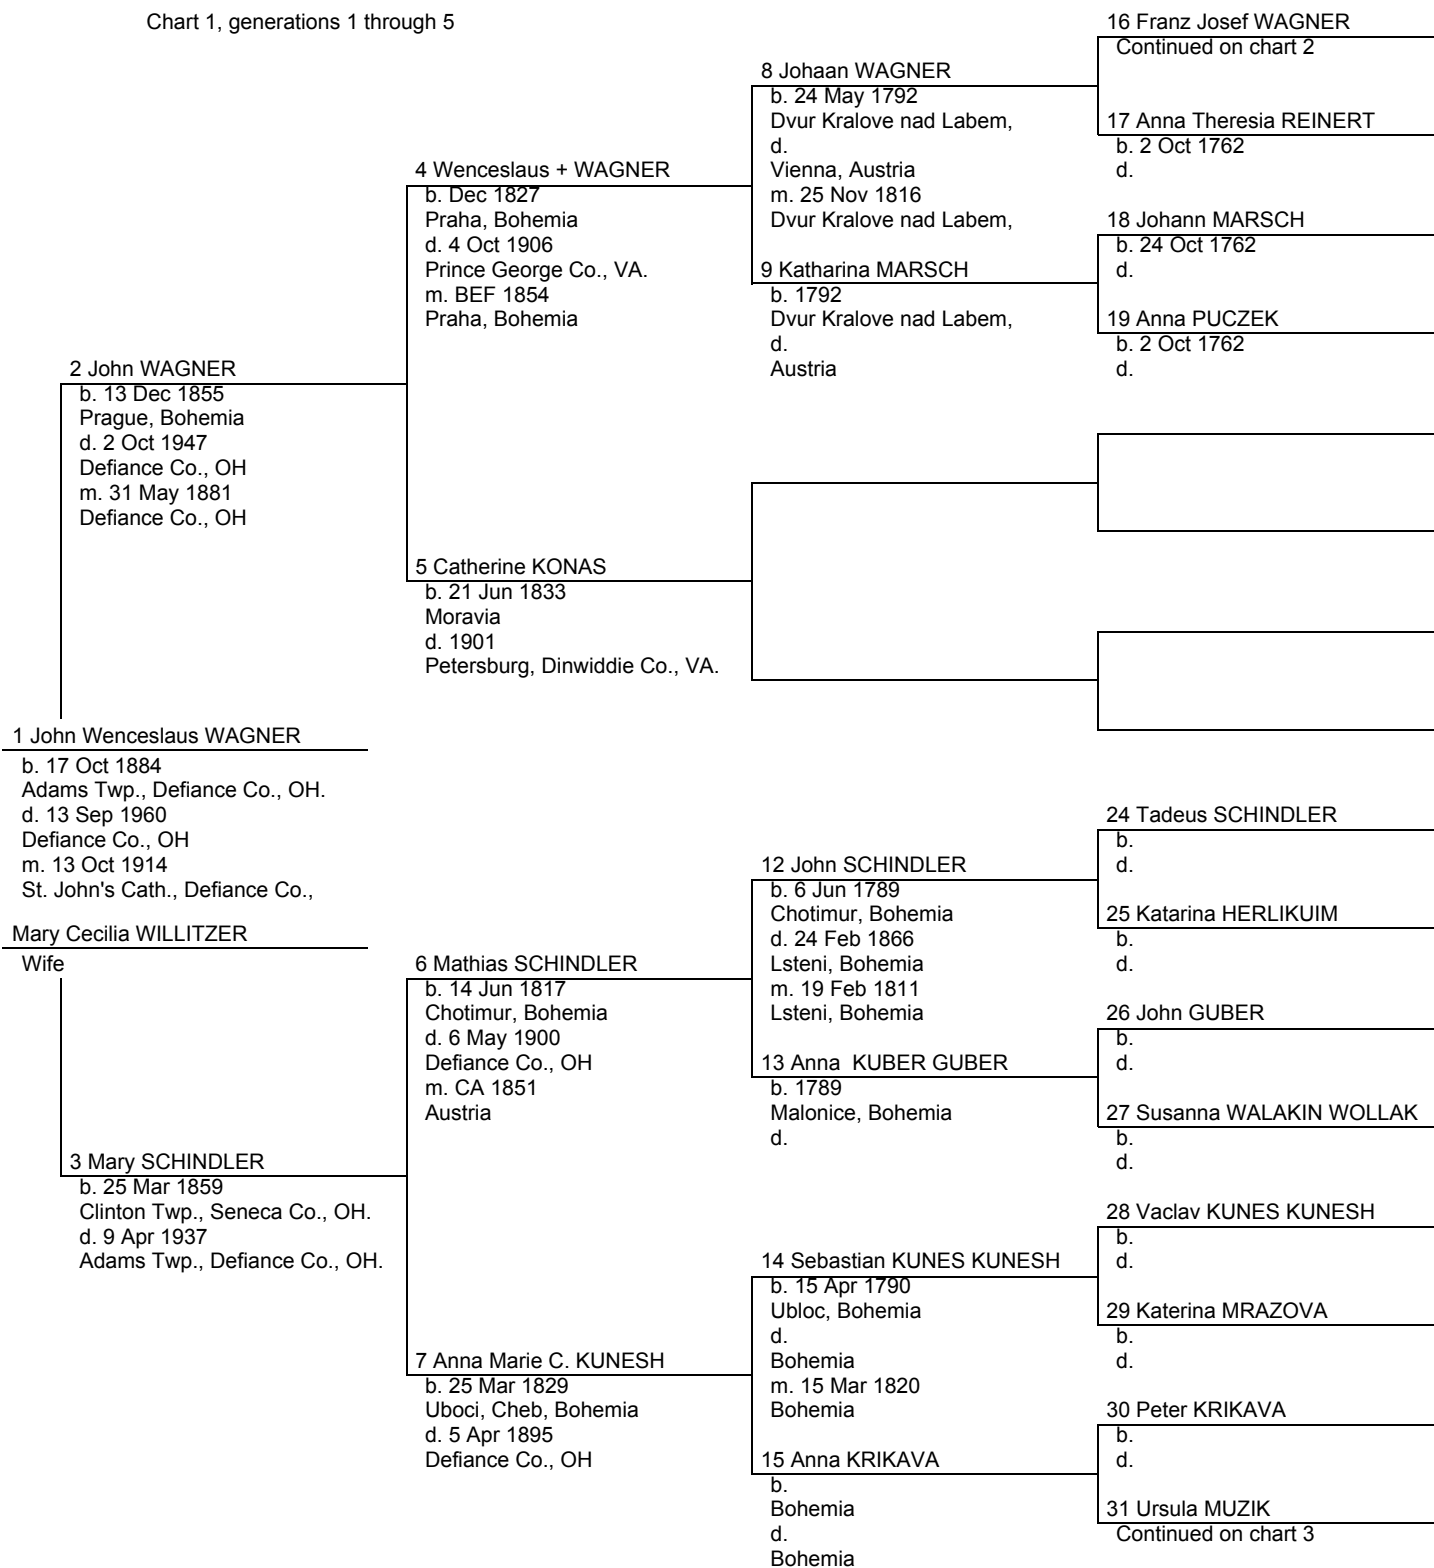

Chart 1, generations 1 through 5

Chart 2, generations 5 through 9

Person 1 same as 16 on chart 1

2 Franz Ignatz WAGNER

b. 9 Jul 1739
Dubenec, Bohemia
d.
Dvur Kralove nad Labem,

1 Franz Josef WAGNER

b. 15 Oct 1760
Dvur Kralove nad Labem,
d.
Bohemia
m. 24 Oct 1784
Dvur Kralove nad Labem,

Anna Theresia REINERT

Wife

Chart 3, generations 5 through 9

Person 1 same as 31 on chart 1